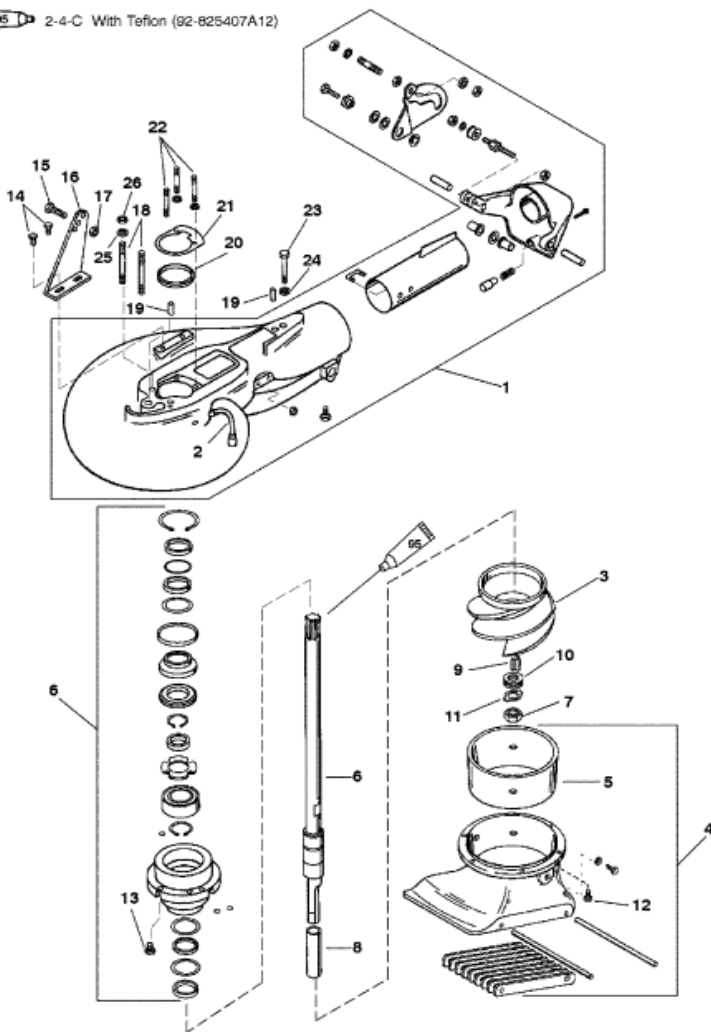

95 2-4-C With Teflon (92-825407A12)

Parts List						
Ref	Class	Part	Description	Qty	Comment	Footnote
-		801400 40	JET PUMP ASSEMBLY	1	(BLACK)	
-		801401 40	JET PUMP ASSEMBLY	1	(GRAY)	
1		801411 40	HOUSING-PUMP	1		
2	32	827490	HOSE-LUBE	1		
3	47	801414 40	IMPELLER	1		
4		801412 40	HOUSING-INTAKE	1		
5		827188 1	LINER	1		
6	45	801413 40	SHAFT-DRIVE	1		
7	11	827190	NUT	1		
8	23	827189	SLEEVE-SHAFT	1		
9	28	801405625	KEY	1		
10	15	801404625	SHIM	8		
11	14	801403625	TAB WASHER	1		
12	10	90192	SCREW (1/4-20 X .75)	6		
13	10	19923088	SCREW (1/4-20 X .875)	4		
14	10	19923062	SCREW (1/4-20 X .625)	2		
15	10	60411	SCREW (.312-18 X 1.25)	1		
16		801410	BRACKET	1		
17	11	67980	NUT	1		
18	16	808718	STUD	2		
19	17	801406	PIN-DOWEL	2		
20		801418	RING SUPPORT-WATER PUMP	1		
21	27	801408	GASKET-WATER PUMP BASE	1		
22	16	33778	STUD (1/4 X 2-5/8 IN.)	3		
23	10	68299	SCREW (3/8-16 X 3 IN.)	1		
24	12	45175	WASHER	1		
25	12	65791	WASHER	2		
26	11	34933	NUT	2		